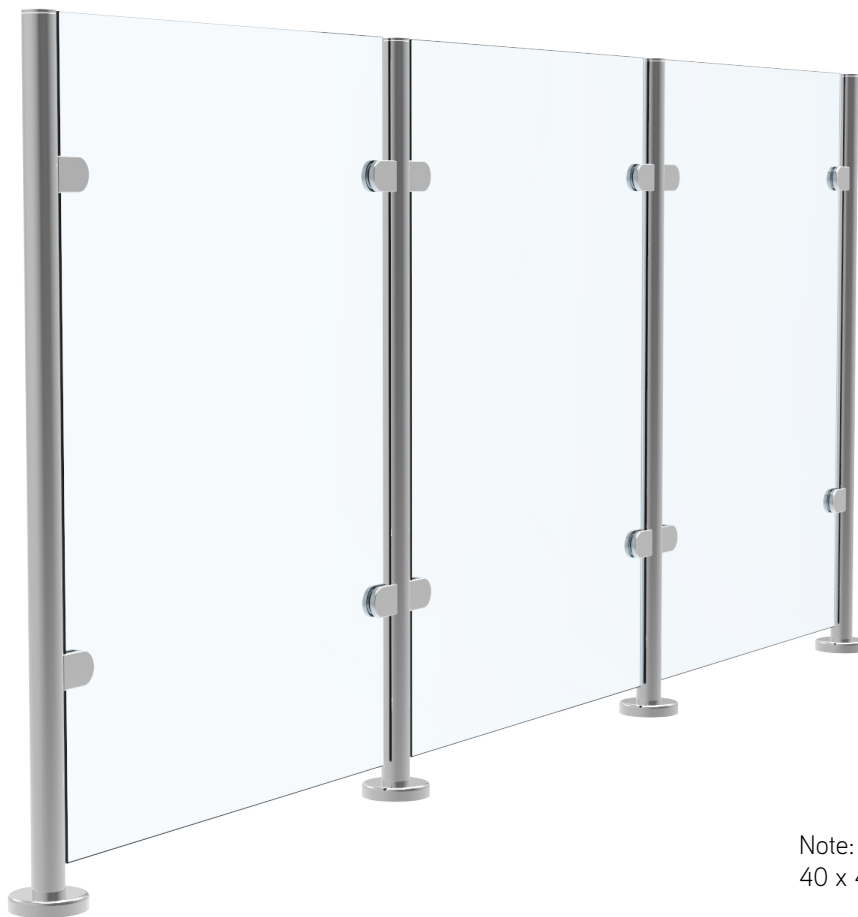

Stainless Round Steel

Round 316 grade stainless steel 42.4mm Diameter posts.

Allows larger glass panes.

Glass Panel Allows for unobstructed view.

Dimensions

Overall Height: 1100mm

Post Finishes

- Anodise
- Anthracite Grey 7016
- Black RAL 9005
- ☑ ■ Chrome
- Silver RAL 9006
- White RAL 9016

Glass Thickness

10mm

Glass Finishes

- Bronze Tint
- ☑ Clear
- Frosted
- Grey Tint
- Low Iron

Shapes

☑ Straight Shape

Note: Also Available in
40 x 40 box section.