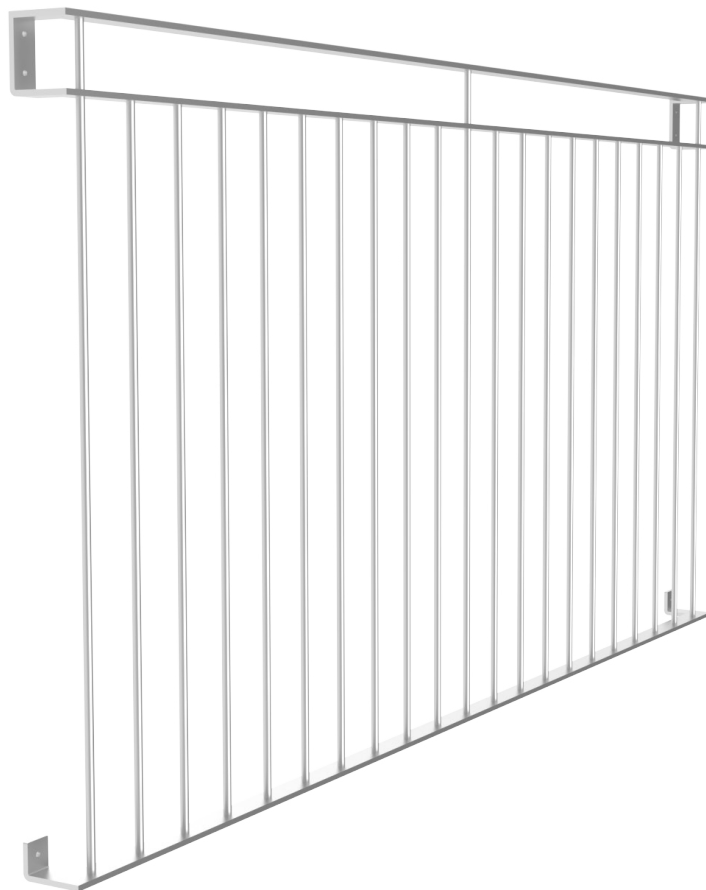

Redwood - Steel

Steel Frame.

Contemporary Design.

Width Ranging from 1200mm to 4000mm.

Dimensions

Overall Height: 1100mm

Frame Finishes

- Anthracite Grey 7016
- Black RAL 9005
- 📷 ■ Silver RAL 9006
- White RAL 9016

Pre Treatment options

- Primed
- Galvanised

Note: (Fixing Centre)
F/C 50mm less Overall e.g.
1200mm overall will have
fixing centre @ 1150mm.