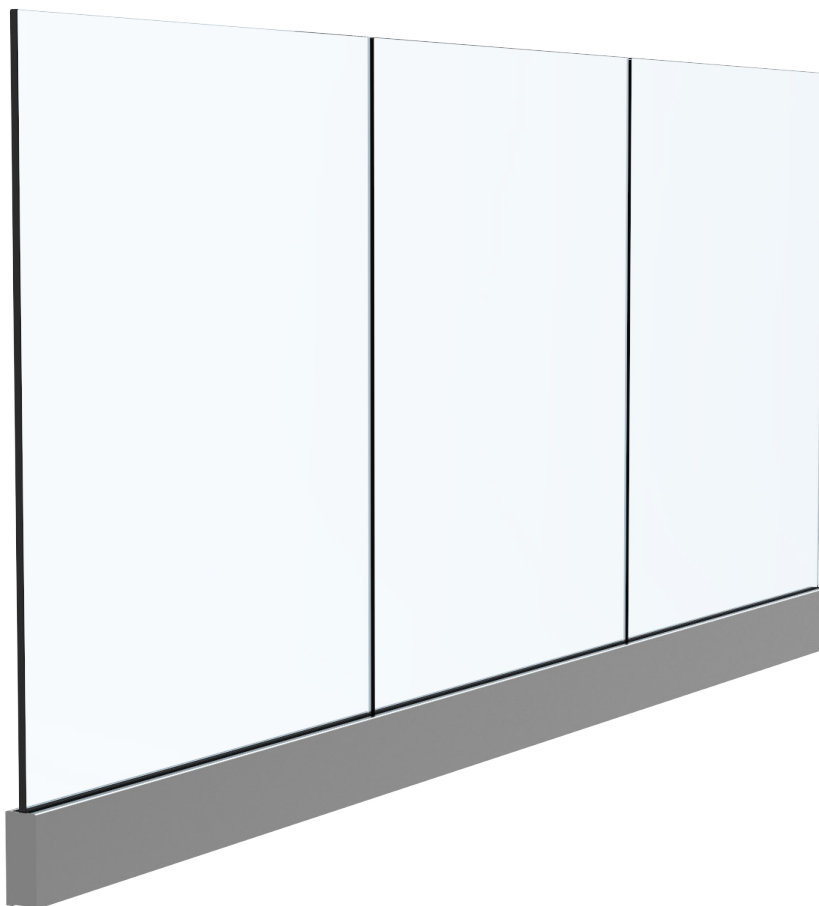

- Bronze Tint
- Clear
- Frosted
- Grey Tint
- Low Iron

Shapes

U Shape

L Shape

Straight Shape

Bespoke Shape

Wedgefit Balustrade System

Without handrail.