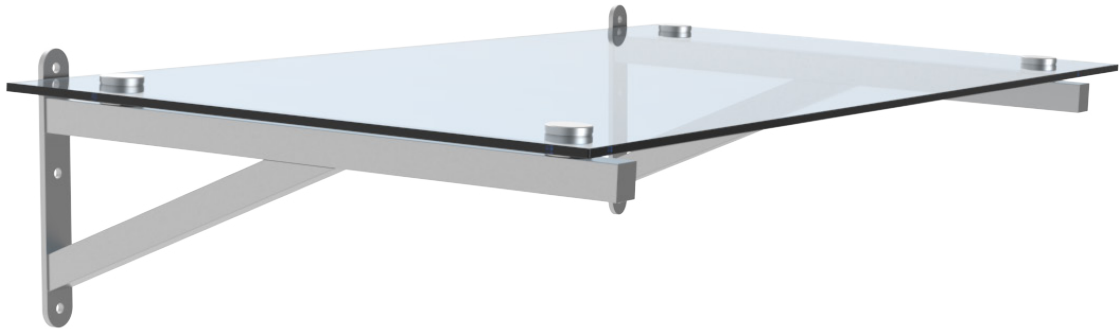

Canopy - Florence

Square Gallow.
Minimalist Design.
10mm Safety Glass.

BEAR METALS

Dimensions

Overall Height: 1100mm

Bracket Finishes

- Anthracite Grey 7016
- Black RAL 9005
- 📷 ■ Silver RAL 9006
- White RAL 9016

Glass Finishes

- Bronze Tint
- 📷 Clear
- Frosted
- Grey Tint
- Low Iron