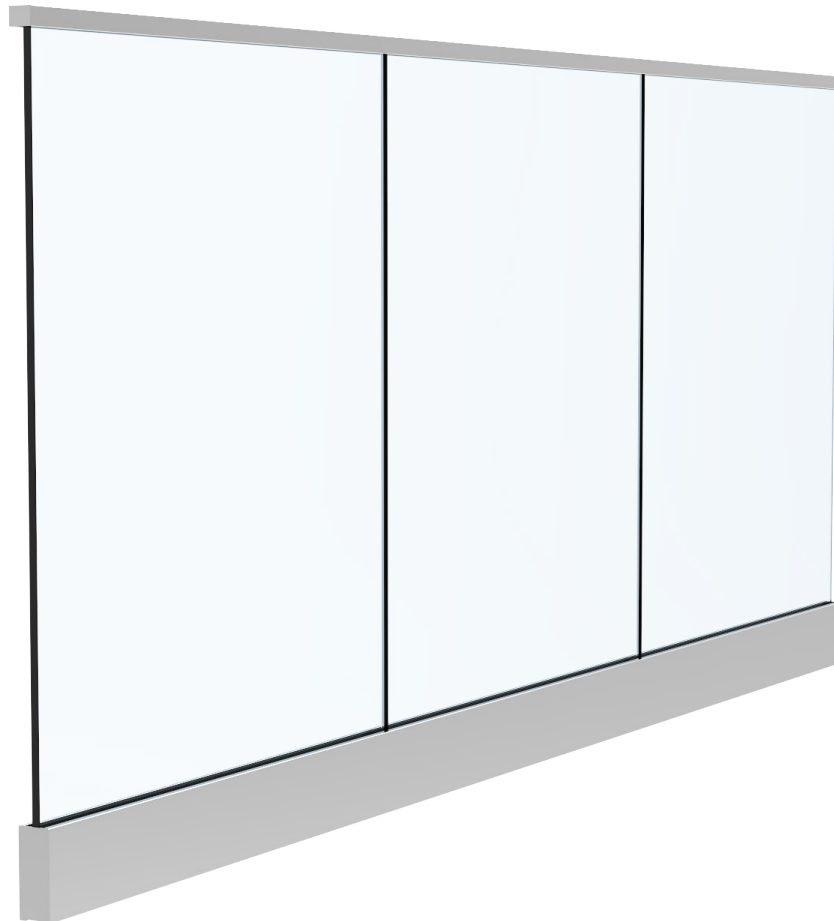

Shapes

U Shape

L Shape

Straight Shape

Bespoke Shape

Aluminium Frameless Glass Balustrade

Contemporary, minimalist design with aluminium channel glass balustrade.
Cut, machine and powder coating as standard.