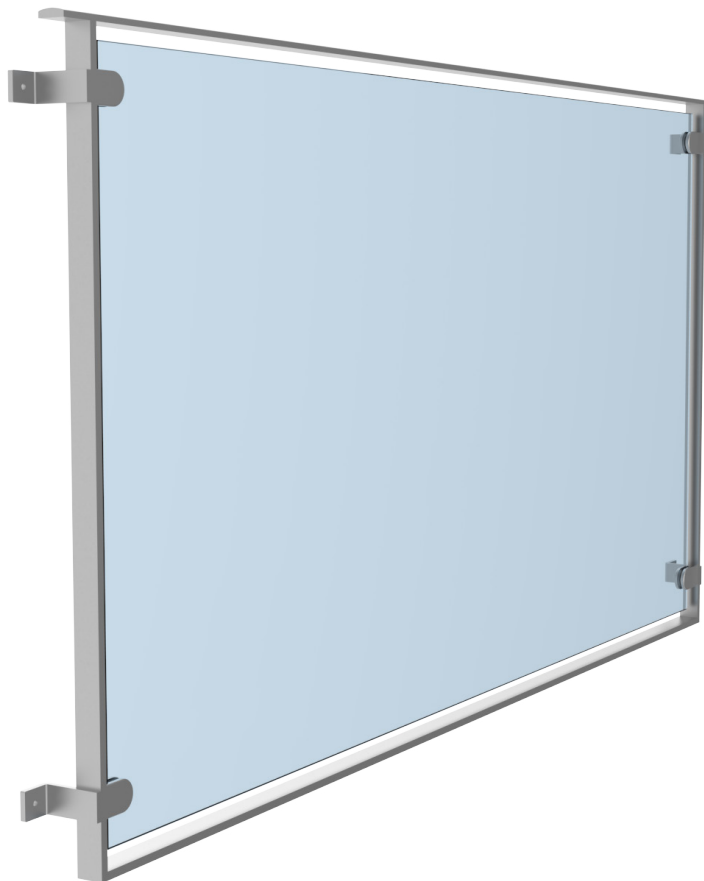

- Primed
- Galvanised

Note: (Fixing Centre)
 F/C 50mm less Overall e.g.
 1200mm overall will have
 fixing centre @ 1150mm.

Matanuska - Glass

Steel Frame, 10mm toughened safety glass.
 Contemporary Design.
 Width Ranging from 1200mm to 4000mm.