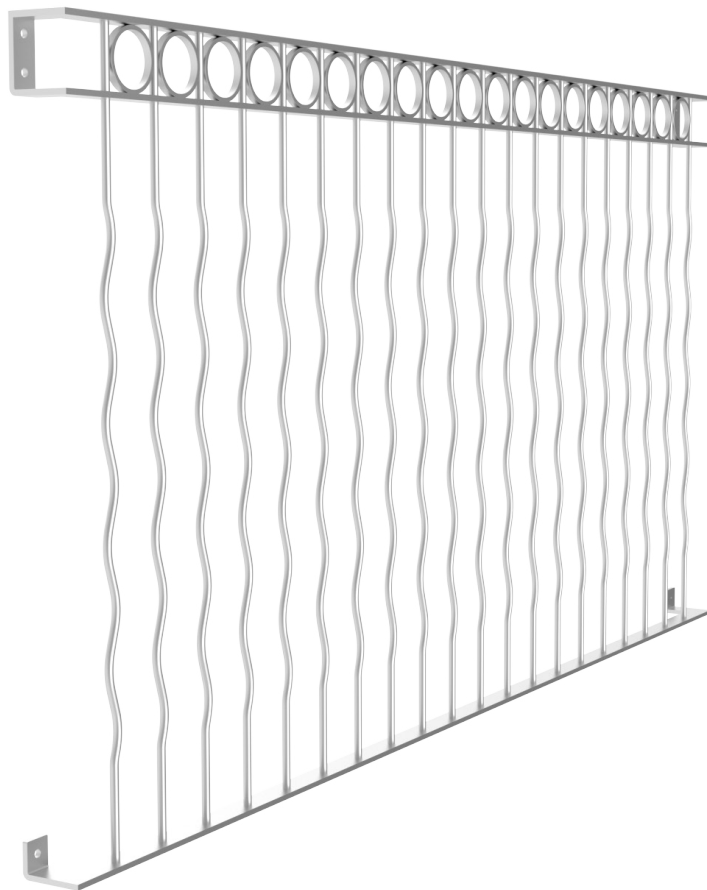

California - Steel

Steel Frame.
Contemporary Design.
Width Ranging from 1200mm to 4000mm.

Dimensions

Overall Height: 1100mm

Frame Finishes

- Anthracite Grey 7016
- Black RAL 9005
- Silver RAL 9006
- White RAL 9016

Pre Treatment options

- Primed
- Galvanised

Note: (Fixing Centre)
F/C 50mm less Overall e.g.
1200mm overall will have
fixing centre @ 1150mm.