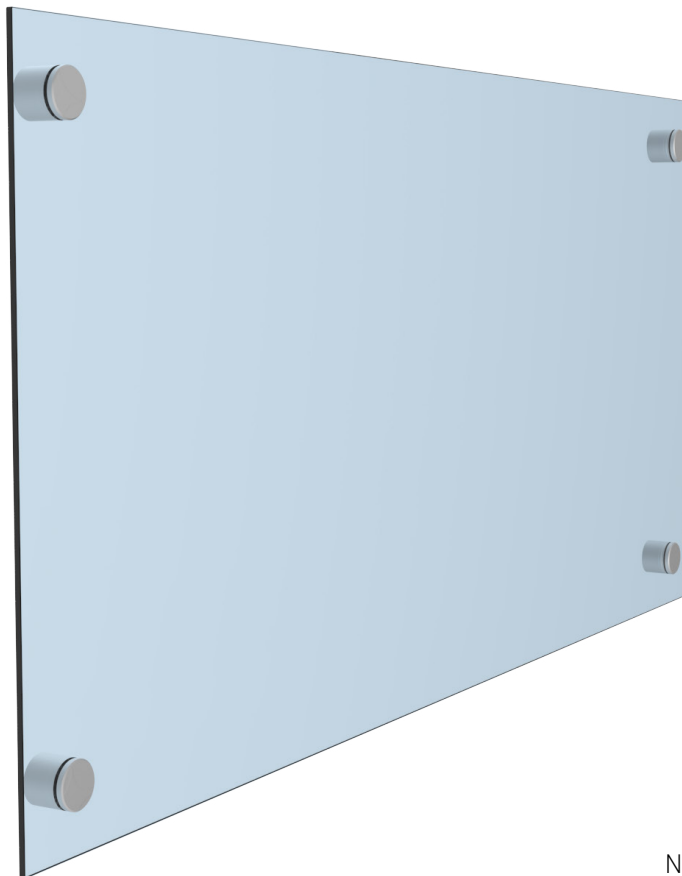

BEAR METALS

Dimensions

Overall Height: 1100mm

Adaptor Finishes

- Anthracite Grey 7016
- Black RAL 9005
- 📷 ■ Silver RAL 9006
- White RAL 9016

Glass Finishes

- Bronze Tint
- 📷 ■ Clear
- Frosted
- Grey Tint
- Low Iron