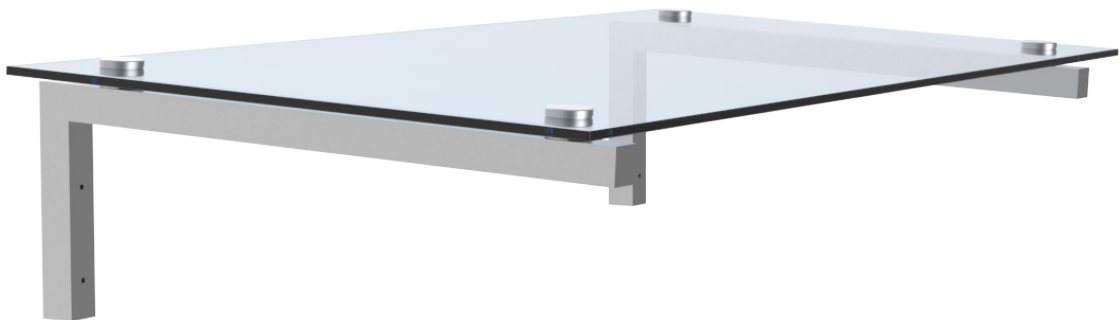

Canopy - Sorrento

Square 87 degree brackets.

Minimalist Design.

10mm Safety Glass.

BEARMETALS

Dimensions

Overall Height: 1100mm

Bracket Finishes

- Anthracite Grey 7016
- Black RAL 9005
- 📷 ■ Silver RAL 9006
- White RAL 9016

Glass Finishes

- Bronze Tint
- 📷 Clear
- Frosted
- Grey Tint
- Low Iron