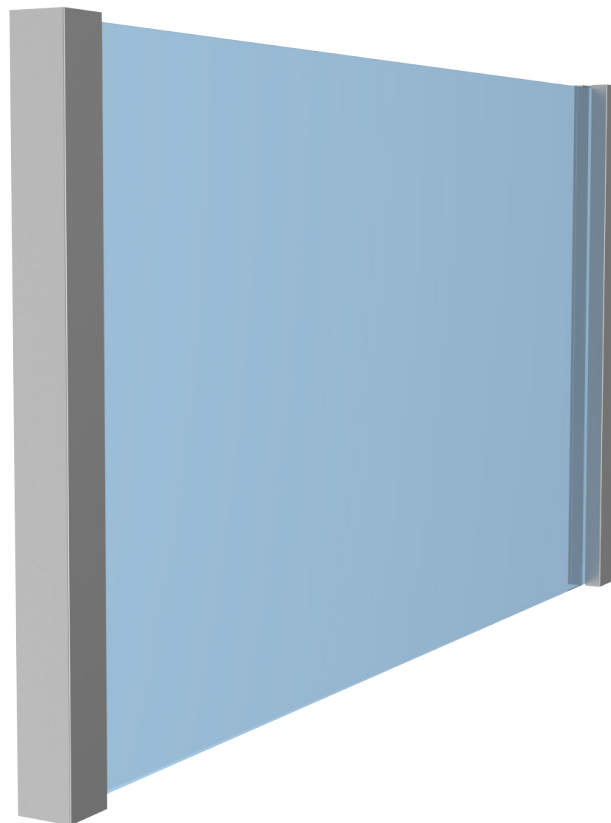

Vista - Glass

Aluminium Post

Contemporary Design.

Width Ranging from 1200mm to 4000mm.

Dimensions

Overall Height: 1100mm

Frame Finishes

- ☐ Anthracite Grey 7016
- ☐ Black RAL 9005
- ☒ Silver RAL 9006
- ☐ White RAL 9016

Glass Finishes

- ☐ Bronze Tint
- ☒ Clear
- ☐ Frosted
- ☐ Grey Tint
- ☐ Low Iron

Note: (Fixing Centre)
F/C 50mm less Overall e.g.
1200mm overall will have
fixing centre @ 1150mm.