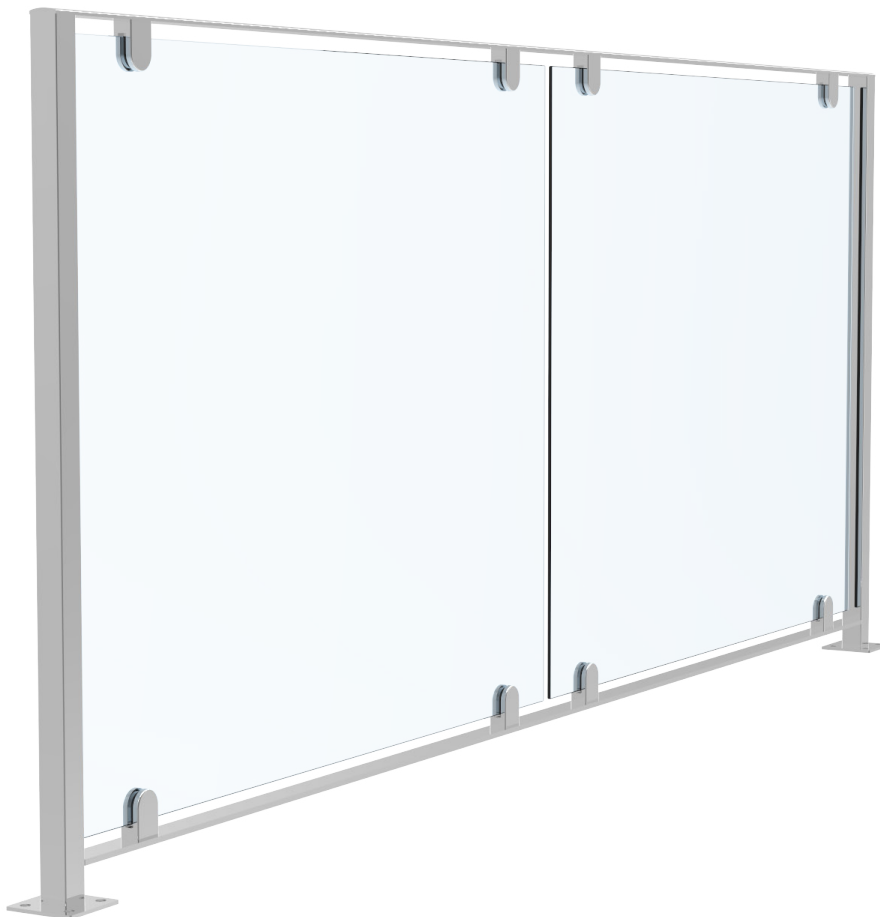

Alaska, Steel & Glass Balustrade System

BEAR METALS

Powder Coated Steel Frame.

Allows larger glass panes.

Glass Panel Allows for unobstructed view.

Dimensions

Overall Height: 1100mm

Frame Finishes

Straight Shape

Bespoke Shape

Glass Adaptor System

Stainless Steel 316 grade adaptors.

Allows larger glass panes.

Glass Panel Allows for unobstructed view.

Dimensions

Overall Height: 1100mm