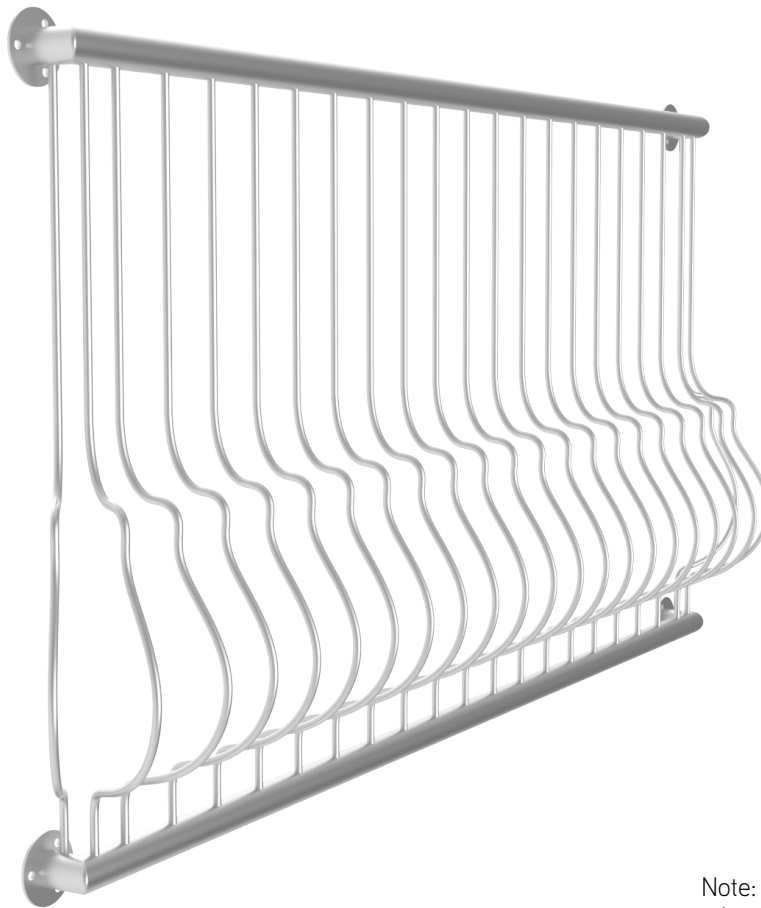

Dakota - Steel

Steel Frame.

Width Ranging from 1200mm to 4000mm.

BEAR METALS

.....

Dimensions

.....

Overall Height: 1100mm

Frame Finishes

.....

- Anthracite Grey 7016
- Black RAL 9005
- 📷 ■ Silver RAL 9006
- White RAL 9016

Pre Treatment options

.....

- Primed
- Galvanised

Note: (Fixing Centre)
F/C 50mm less Overall e.g.
1200mm overall will have
fixing centre @ 1150mm.