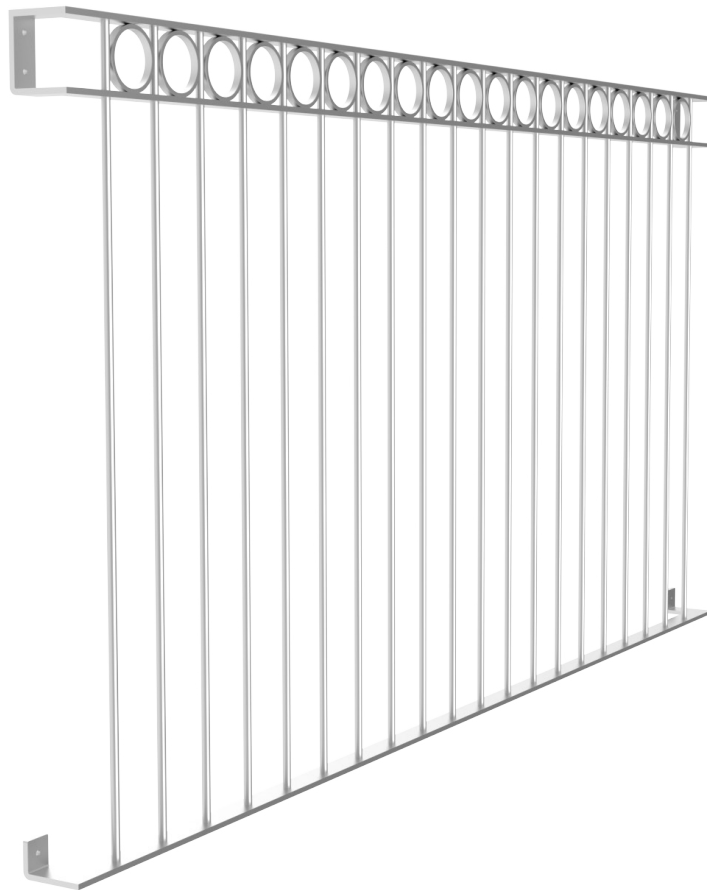

BEAR METALS

Dimensions

Overall Height: 1100mm

Frame Finishes

- Anthracite Grey 7016
- Black RAL 9005
- 📷 ■ Silver RAL 9006
- White RAL 9016

Pre Treatment options

- Primed
- Galvanised

Note: (Fixing Centre)
 F/C 50mm less Overall e.g.
 1200mm overall will have
 fixing centre @ 1150mm.