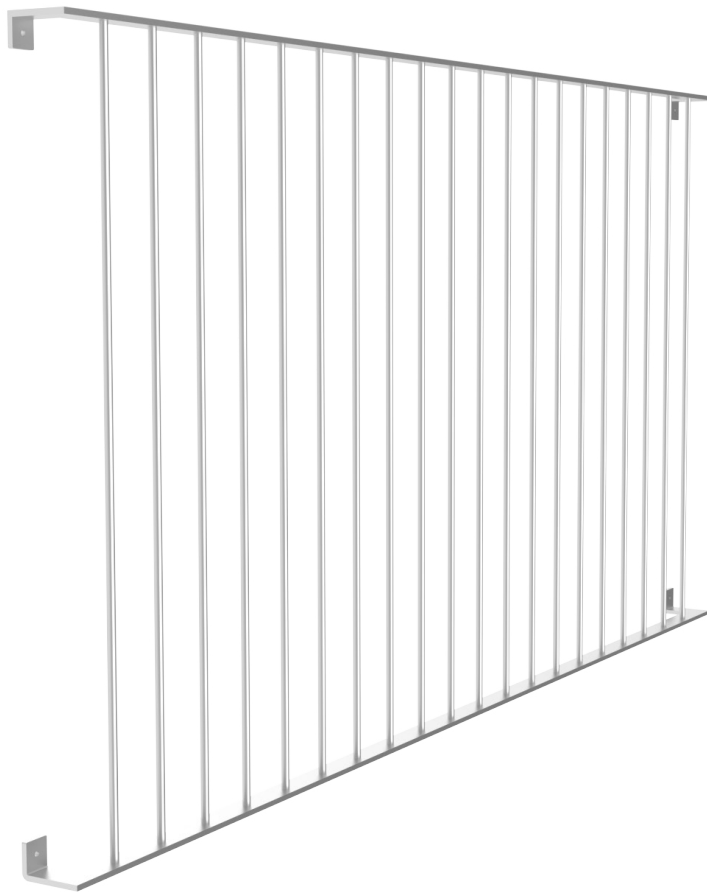

Yosemite - Steel

Steel Frame.

Contemporary Design.

Width Ranging from 1200mm to 4000mm.

Dimensions

Overall Height: 1100mm

Frame Finishes

- Anthracite Grey 7016
- Black RAL 9005
- 📷 ■ Silver RAL 9006
- White RAL 9016

Pre Treatment options

- Primed
- Galvanised

Note: (Fixing Centre)
F/C 50mm less Overall e.g.
1200mm overall will have
fixing centre @ 1150mm.