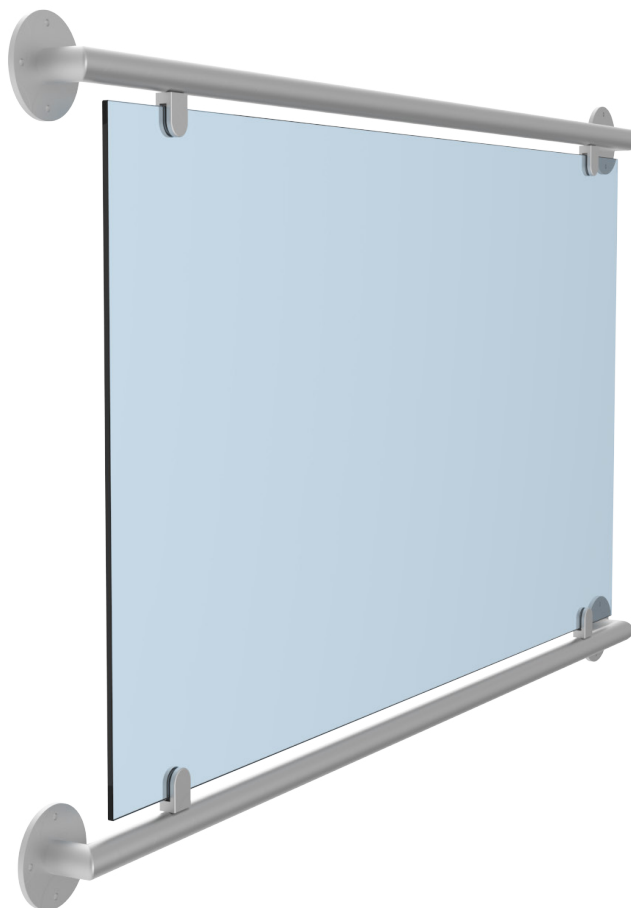

Matanuska - Glass

Steel Frame, 10mm toughened safety glass.
Contemporary Design.
Width Ranging from 1200mm to 4000mm.

Dimensions

Overall Height: 1100mm

Frame Finishes

- Anthracite Grey 7016
- Black RAL 9005
- 📷 ■ Silver RAL 9006
- White RAL 9016

Glass Finishes

- Bronze Tint
- 📷 ■ Clear
- Frosted
- Grey Tint
- Low Iron

Pre Treatment options

- Primed
- Galvanised

Note: (Fixing Centre)
F/C 50mm less Overall e.g.
1200mm overall will have
fixing centre @ 1150mm.