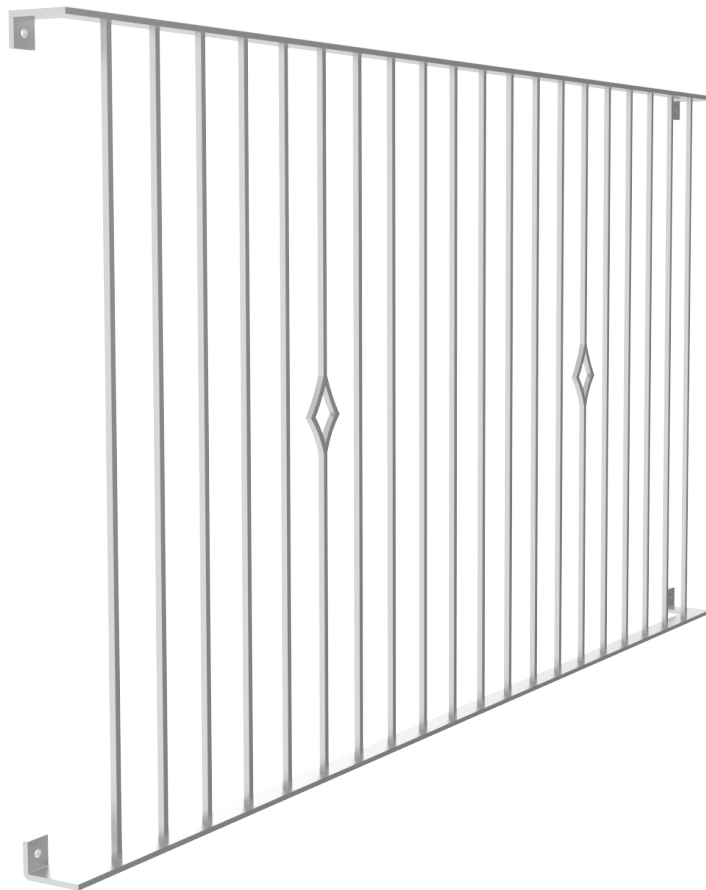

Ohio - Steel

Steel Frame.

Contemporary Design.

Width Ranging from 1200mm to 4000mm.

Dimensions

Overall Height: 1100mm

Frame Finishes

- Anthracite Grey 7016
- Black RAL 9005
- 📷 ■ Silver RAL 9006
- White RAL 9016

Pre Treatment options

- Primed
- Galvanised

Note: (Fixing Centre)
F/C 50mm less Overall e.g.
1200mm overall will have
fixing centre @ 1150mm.